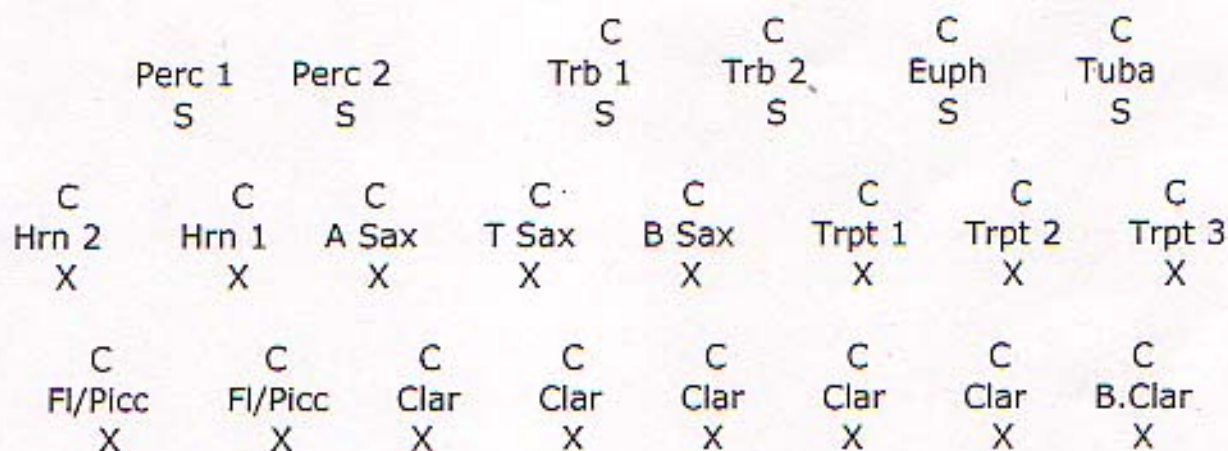

"OH MR. SOUSA!"

stage plot

(rear)

SS
Conductor
Pdm

(front)

Legend

C = Chair

S = Music Stand

SS = Conductor's Music Stand (broad type)

Pdm = Conductor's Podium